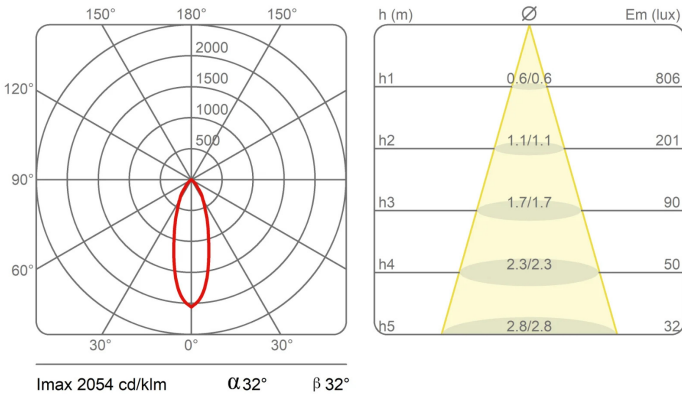

Certifications

EcoLabel

Photometric curves

21012/38/DIM/NE-DK SISTEMA U - 38° DARKLIGHTBW 3000K LED