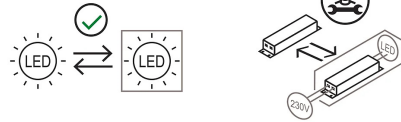

Certifications

EcoLabel