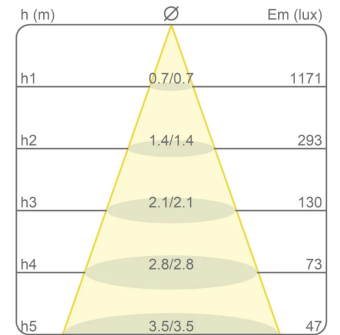

13W 3000K LED