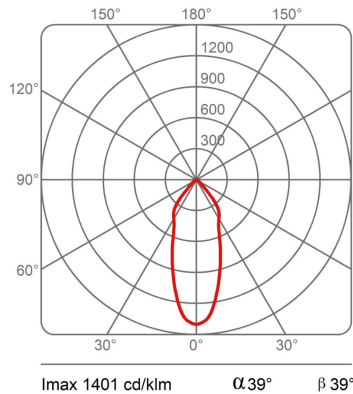

21012/38/DIM/NE SISTEMA U - 38°