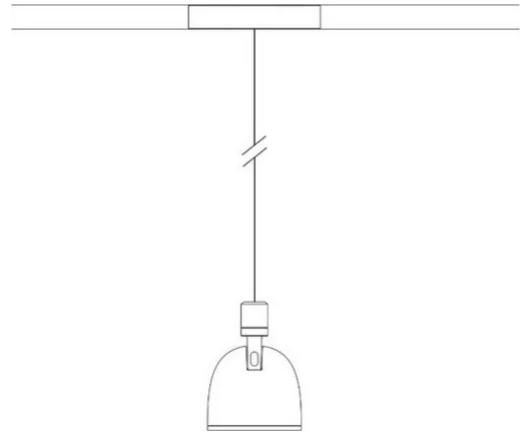

Sistema U

Medium beam - dimmable

Studio Natural

colors

Typology Spotlight Pendant

Utilisation Indoor

48V 13 W 1950 lm

direct light

Suspension lamp with direct light, adjustable. Painted aluminum structure. LED light source with optics in different light beams. With suspension cable and 48V electrified track adapter.

Award

Family	Sistema U
Typology	Spotlight Pendant
Utilisation	Indoor

**Dimensions**

Height	10 cm
Diameter	7 cm
Weight	0.5 Kg

Materials

Structure	aluminium	Diffuser	polycarbonate
-----------	-----------	----------	---------------

Voltage	48V	Watt	13 W
Power unit	Excluded	Lumen	1950 lm
Mounting Power Supply	External	CRI	>80
Power supply	Electronic power supply	Duration	50000 h
Dimming	Dali2	CCT	3000 K
		Energy class	D